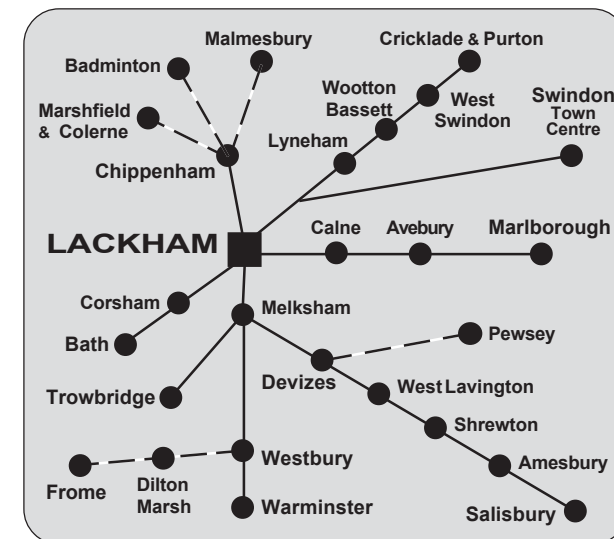

Please note that the buses in this leaflet only run during normal college terms on days when Lackham college is open for lectures and may be subject to alteration during the year.

For more information about any of the routes shown in this leaflet, please ring the Wiltshire education transport hotline on 01225 713365.